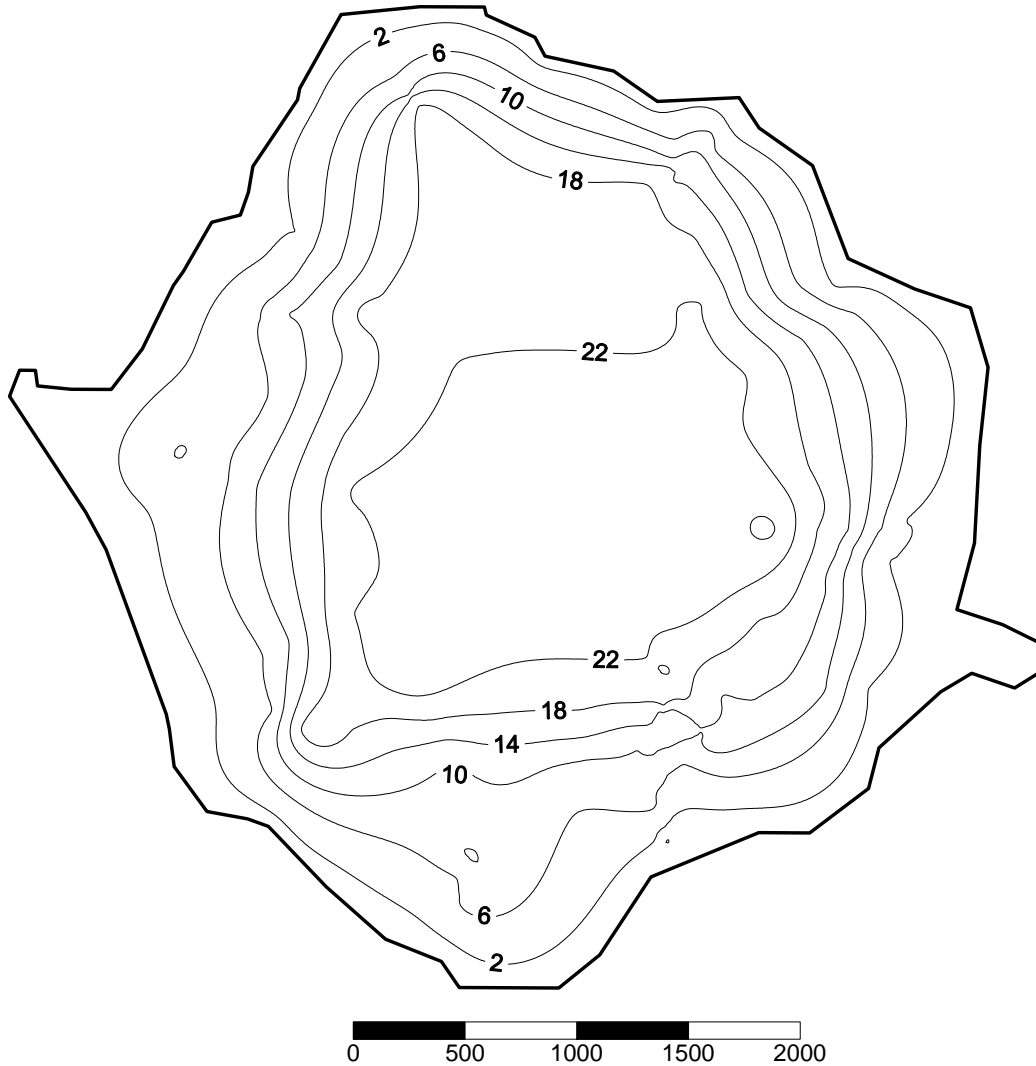

**Starke (Orange County)
Florida LAKEWATCH Bathymetric Map**

Florida LAKEWATCH personnel created this map using differentially corrected global positioning equipment (GPS). Data were collected June 17, 1999. Scale and map contours are in feet and were generated using kriging technique in Surfer® software package (Golden CO). The center of the lake is located at Latitude 28°34'6" and Longitude 81°32'8". On this date, the lake surface area was calculated at 284 acres (115 hectares). This is only an approximate bathymetric map and should not be used for navigation.¹

¹Map revised with new gridding procedures 2/10/05.